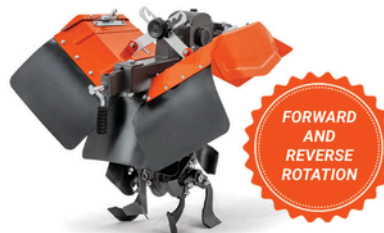

Accessories

Part No: 8284023
Working Pressure: 50 Bar
Connection: G 1/2 M Swivel
Weight: 0.5 kg

Part No.	Pressure	Length
8282003	40 BAR	300
8282004	40 BAR	600
8282005	40 BAR	1000

Available in 500 ml and 1 Litre Pack

File

Part No.	Size in mm
L0020027	4x200
L0020029	4.8x200
L0020030	5.2x200

Made in Italy

Part No. 05200175
Made in France

Part No.
01005040

Micro Jolly
Part No. 11829000

Part No:1020961

Part No:1025950

Part No. 68559014	2"
Part No. 68559015	3"

Sprayer for Weeder

Part No. 68559019

Part No. 3075328

Part No. 3175042

Part No. 3075329

Specifications

Power	5.5 HP
Displacement	183 cm³
Tilling Width	900 mm
Tilling Depth	100 mm

Ditcher

Part No. 68559021

Part No. 68559022